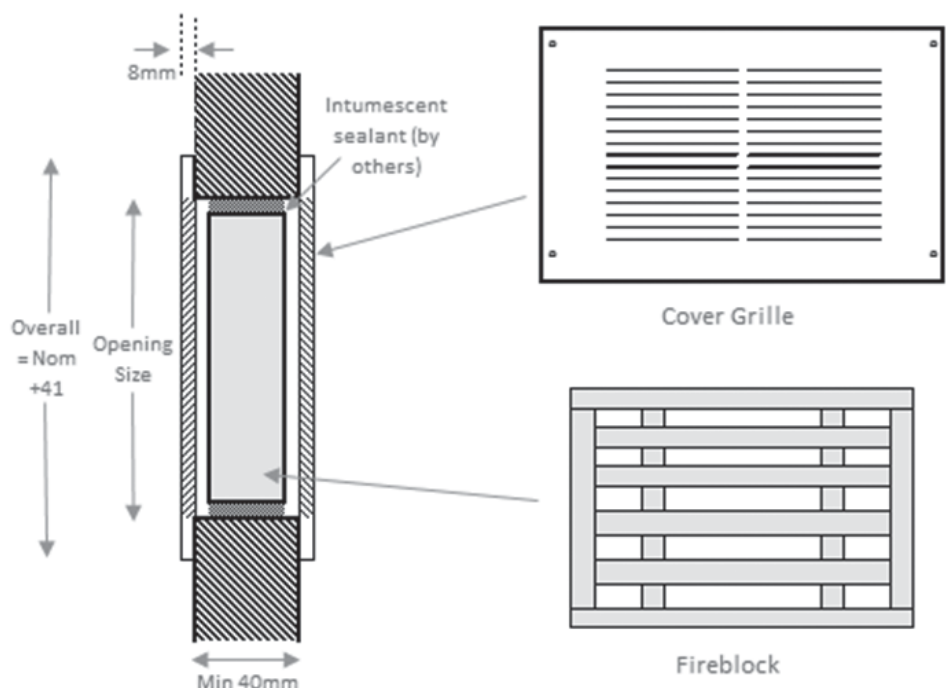

## DESCRIPTION & FEATURES

Pressed Steel Grilles are pressed from Zintec coated steel. 67% Free Area.

Available with Intumescent Fireblock, constructed in a Zintec coated steel frame containing slats encasing strips of graphite based intumescent material. This material reacts when in contact with fire to expand and fill the area inside the grille.

For installation in doors, walls and partitions

Standard finish for grilles is RAL9010 or polyester powder coated to the customers colour requirement.

PSG

PSG ORDERING CODE	
Series	<b>PSG</b>
Type	<b>S</b> - Single Sided (1 Cover Grille) <b>D</b> - Double Sided (2 Cover Grilles)
Fireblock	<b>F</b> - 40mm thick (1 hour rated) <b>0</b> - Not Applicable
Fixing	<b>F0</b> - No fixings <b>F1</b> - CSK Flange Fixing Holes
Finish	<b>1</b> - (Mill Finish) <b>2</b> - RAL9006 (Silver/Grey) <b>3</b> - RAL9010 (White) <b>4</b> - RAL9005 (Black) <b>5</b> - RAL9003 (White) <b>6</b> - RAL9016 (White) <b>7</b> - Other RAL/BS Code (additional costs may apply) <b>8</b> - Chrome Finish - Powder Coated
<b>Example: PSG/D/F/F1/3/Nominal Opening Size</b>	

## PSG DIMENSIONS

Standard sizes from 100x100 to 600x600 in 50mm increments.

Fire rating 60 minutes in accordance with BS476: Part 29: 1987.

Other sizes available upon request.

Also available with longer fire rating. Contact sales for further information.